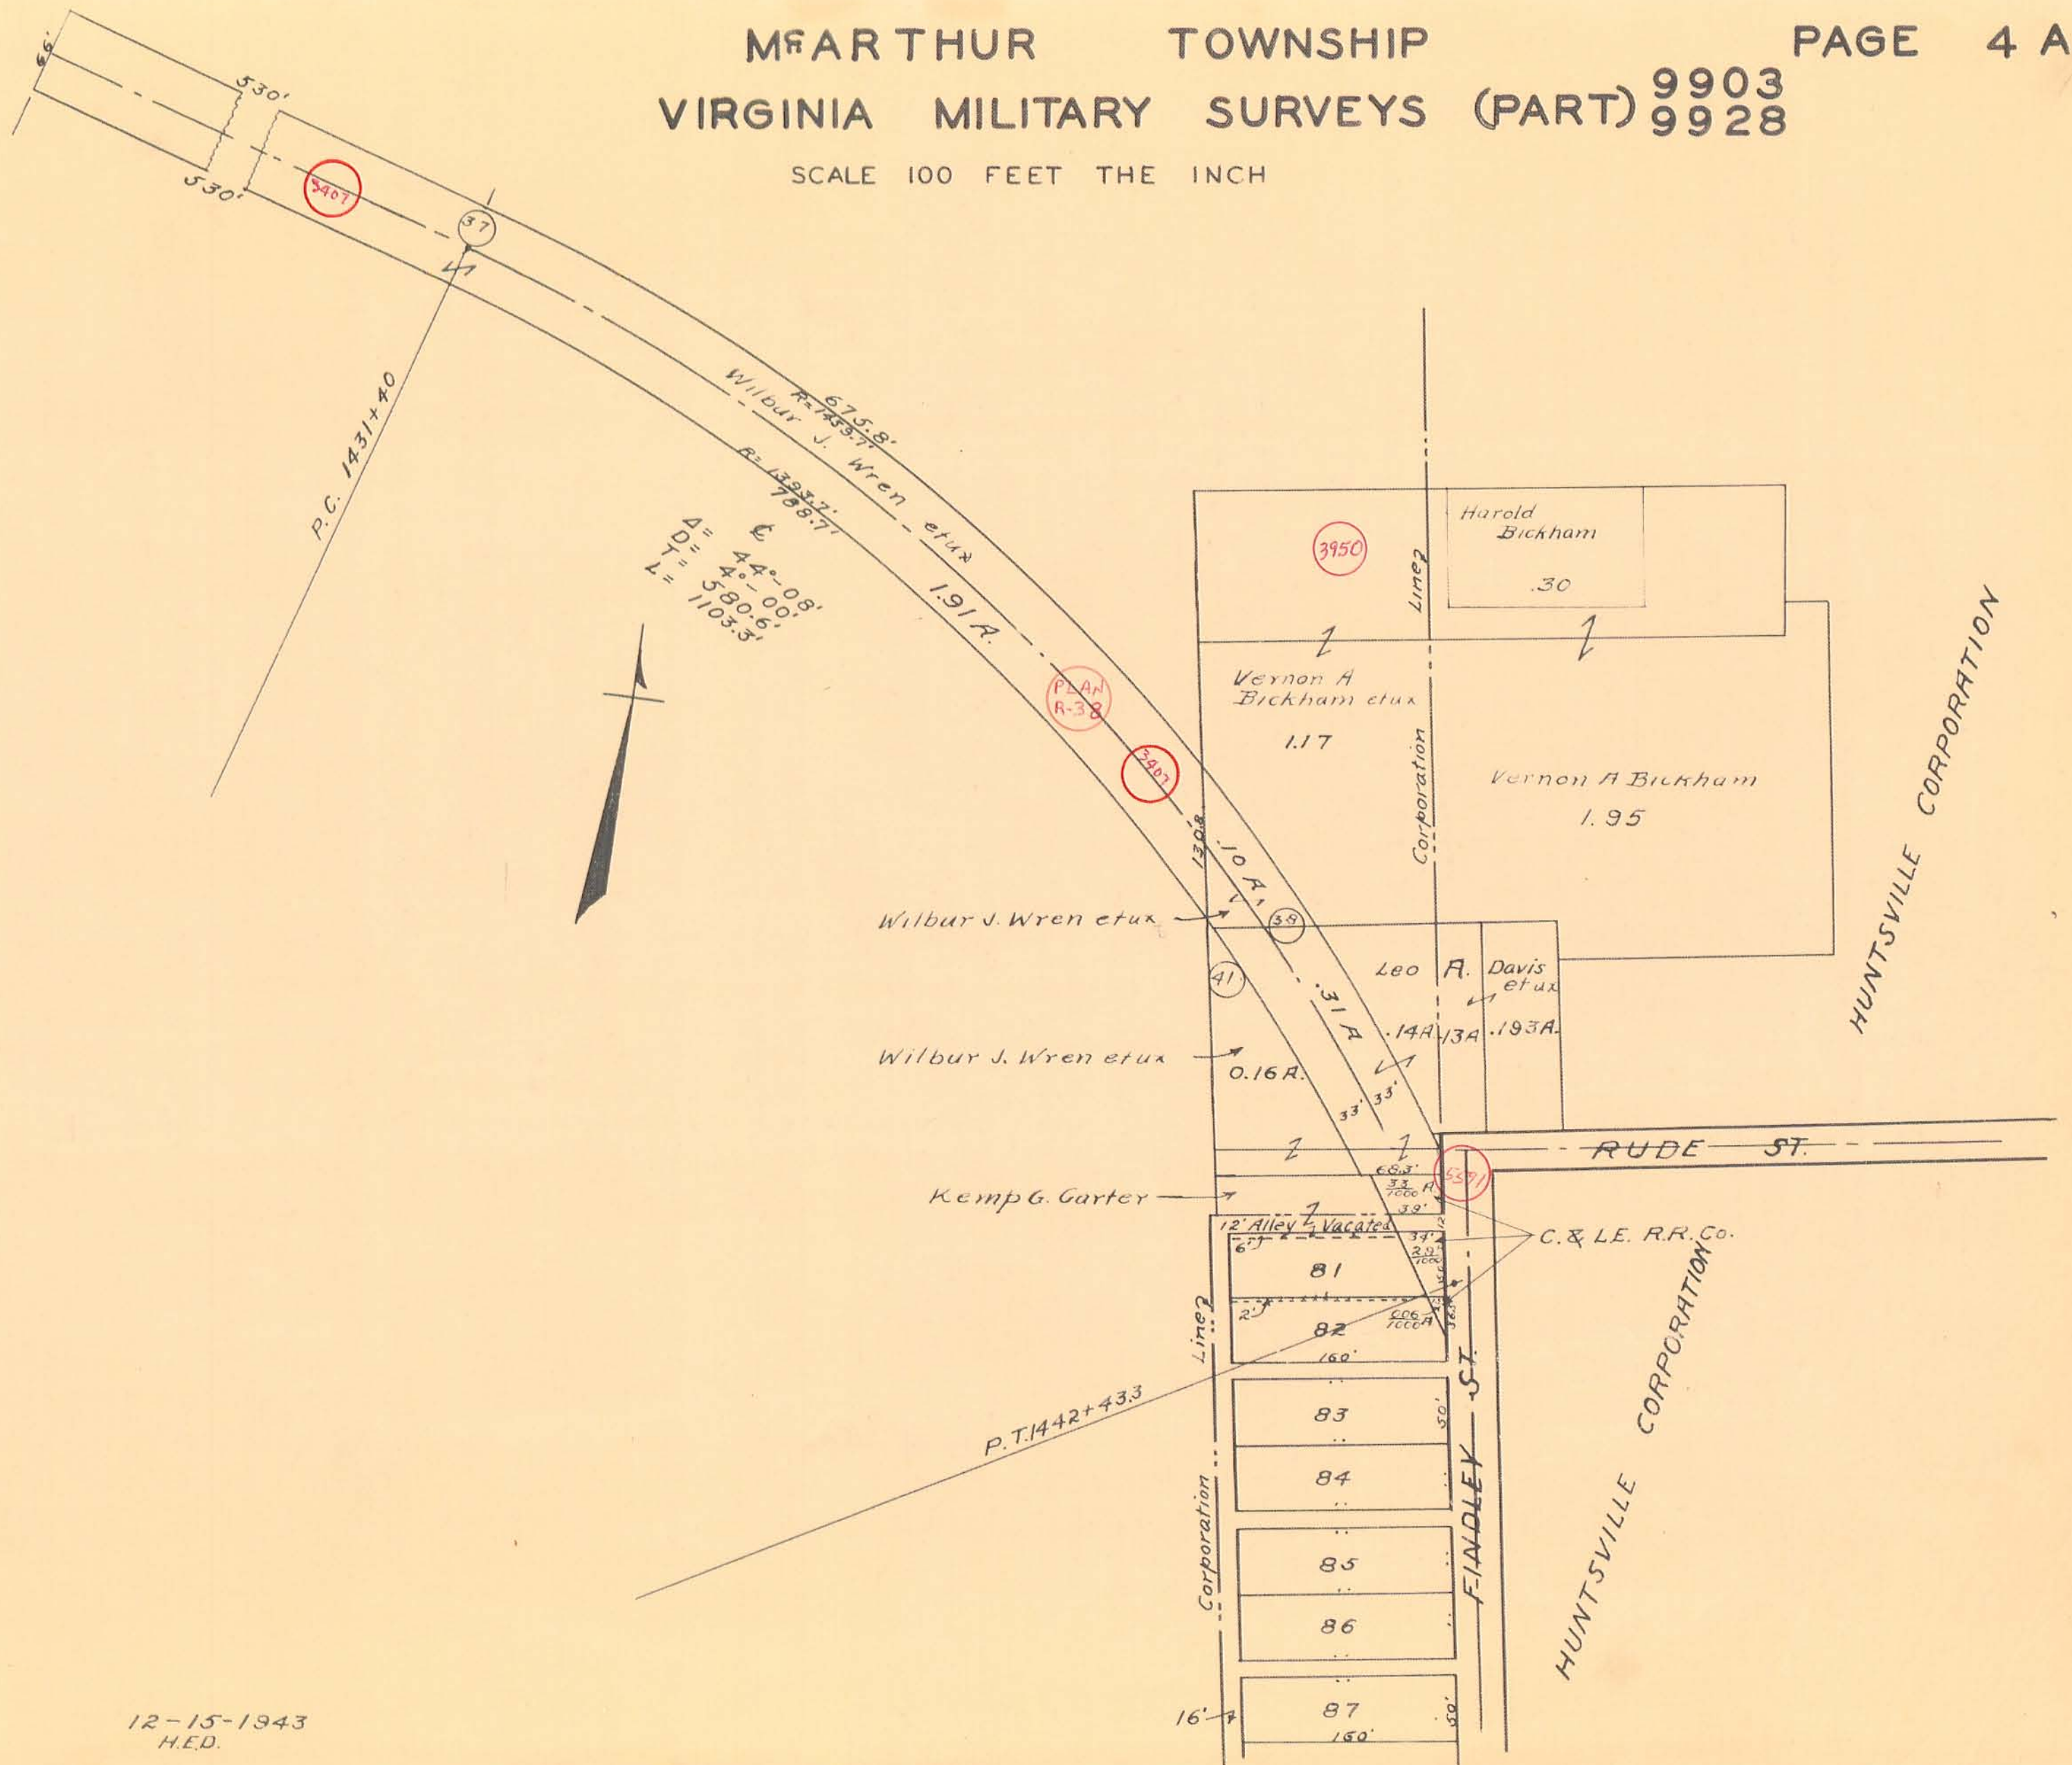

M<sup>R</sup>ARTHUR TOWNSHIP  
 VIRGINIA MILITARY SURVEYS (PART)

9903  
 9928

SCALE 100 FEET THE INCH

12-15-1943  
 H.E.D.